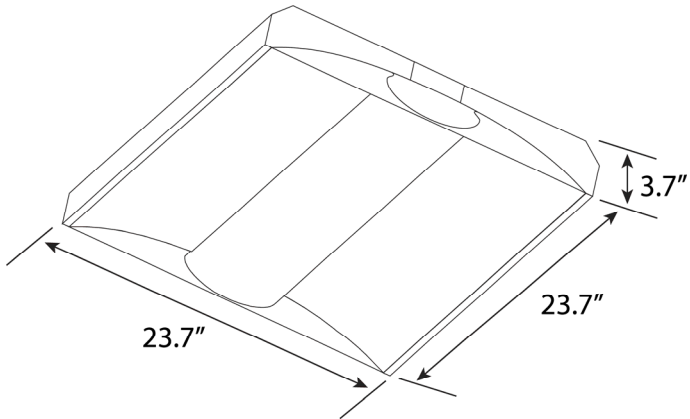

Physical Characteristics

Fixture Color	White
Length	23.7"
Width	23.7"
Height	3.7"
Weight	8.4 lbs

Electrical Characteristics

Amperage Draw (Input Volts/Amps)	120/0.23 208/0.14 240/0.12 277/0.10
----------------------------------	-------------------------------------

Revision: 07, 09-Sept 2022

Notes

† Operating temperature range for battery back-up

Venture 2x2 Volumetric Troffer

Dimensions

(800) 451-2606

6675 Parkland Blvd., Suite 100

Solon, Ohio 44139 USA