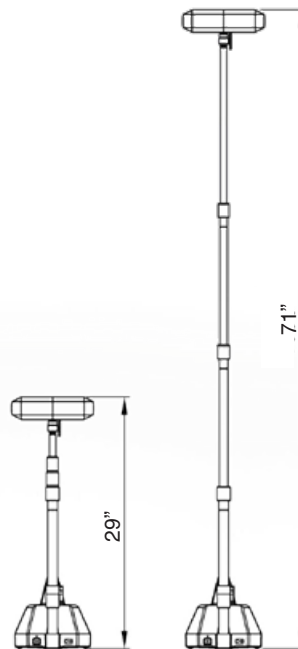

RAILHEAD CORPORATION

Portable Rechargeable Work Lamp

RH-RWL

GREAT FOR:

- Remote Areas, Mobile Tasks, Workshops, and etc.

SPECIFICATIONS:

- Size (min height x max height): 29" x 71"
- Size (folded): 29" x 9.5" x 8.5"
- Brightness: H: 3000 lm / L: 1500 lm
- Run Time: H: 4-5 hr / L: 9-10 hr
- Modes: Off > Low > High > Off
- Charger Input Voltage: 100-240V AC
- Wattage: 24W
- Battery: 12V 14Ah Lead-Acid (included)
- Charging Time: 4-5 hr
- Water Resistance: IPX5 / IP66