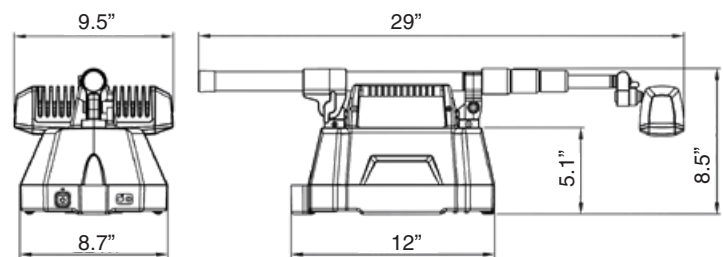

RAILHEAD CORPORATION

Portable Rechargeable Work Lamp

RH-RWL

GREAT FOR:

- Remote Areas, Mobile Tasks, Workshops, and etc.

SPECIFICATIONS:

- Size (min height x max height): 29" x 71"
- Size (folded): 29" x 9.5" x 8.5"
- Brightness: H: 3000 lm / L: 1500 lm
- Run Time: H: 4-5 hr / L: 9-10 hr
- Modes: Off > Low > High > Off
- Charger Input Voltage: 100-240V AC
- Wattage: 24W
- Battery: 12V 14Ah Lead-Acid (included)
- Charging Time: 4-5 hr
- Water Resistance: IPX5 / IP66