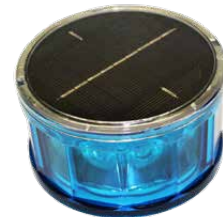

M18-SOLAR B1