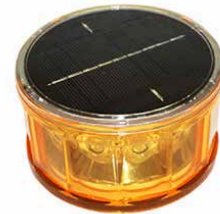

Solar LED Warning Light

Description:

Our smallest and brightest Solar LED Warning Light just got better! The new and improved version is more compact. It has two times the amount of LEDs and better optics with five different flashing patterns for optimized visibility.

Features:

- Night-time operation only
- Five selectable flash patterns
- Shatter resistant polycarbonate
- Strong magnetic base
- IP66 weather protection

Specifications:

Case Material	Shatter Resistant Polycarbonate
Size H x W	2.3" x 4.2"
Weight	11 oz
Light Source	12 LEDs
Modes	Single, Triple, Alternating, Revolving, and Combo
Run Time	L: 100 Hours / H: 20 hours
Visibility	Up to 2.6 miles
Lamp Life	5 years
Battery	Ni-MH 1.2V (included)

M18-SOLAR A1

M18-SOLAR B1

M18-SOLAR R1

M18-SOLAR A1