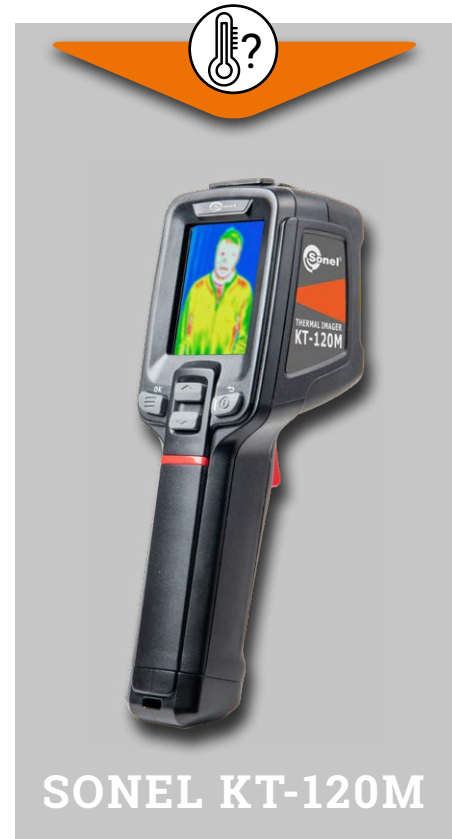

Thermal Imager KT-120M

index: WMGBKT120M

2.4" display

Clear temperature reading

Large buttons

Conveniently located for flawless control

Trigger

Temperature measurement with a single press

Feel safe with thermography

Simple thermography

KT-120M is a special camera. Economical, practical and handy, it is a powerful tool in preventing or limiting epidemics.

The user can measure the temperature with **0.5°C (0.9°F)** accuracy. The exceeding of the threshold value is signalled by an alarm. All this in order to quickly and efficiently detect people with fever - e.g. infected with a virus giving such symptoms.

Application

KT-120M is used wherever many people need to be tested for body temperature. Particularly useful in:

- factories,
- schools,
- shopping malls,
- office buildings.

Features

- measuring range 20°C...50°C (68°F...122°F)
- accuracy up to ±0.5°C (0.9°F)
- fast temperature measurement
- automatic signalling of fever detection
- saving IR images to SD card
- built-in Li-Ion battery with 8-hour working time
- interfaces: USB type C, SD slot
- can be set up on a tripod

Sonel

SAFETY IN EVERY DAY ENVIRONMENT

Detect fever with SONEL KT-120M