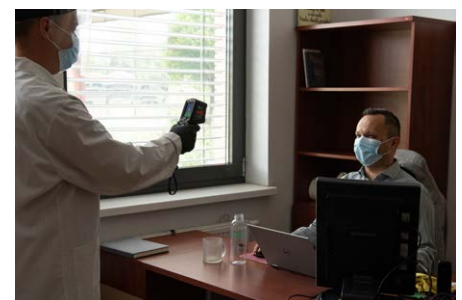

Feel safe with thermography

Simple thermography

KT-120M is a special camera. Economical, practical and handy, it is a powerful tool in preventing or limiting epidemics.

The user can measure the temperature with **0.5°C (0.9°F)** accuracy. The exceeding of the threshold value is signalled by an alarm. All this in order to quickly and efficiently detect people with fever - e.g. infected with a virus giving such symptoms.

Application

KT-120M is used wherever many people need to be tested for body temperature. Particularly useful in:

- factories,
- schools,
- shopping malls,
- office buildings.

Features

- measuring range 20°C...50°C (68°F...122°F)
- accuracy up to ±0.5°C (0.9°F)
- fast temperature measurement
- automatic signalling of fever detection
- saving IR images to SD card
- built-in Li-Ion battery with 8-hour working time
- interfaces: USB type C, SD slot
- can be set up on a tripod

offices

public
centers

work
places

quick temperature measurements

contactless measurements

automatic calibration

mains or battery charge

tripod installation option