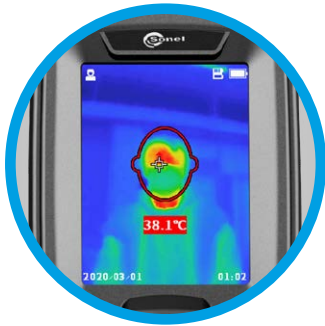

Thermal Imager KT-120M

index: WMGBKT120M

2.4" display

Clear temperature reading

Large buttons

Conveniently located for flawless control

Trigger

Temperature measurement with a single press

Feel safe with thermography

Simple thermography

KT-120M is a special camera. Economical, practical and handy, it is a powerful tool in preventing or limiting epidemics.

The user can measure the temperature with **0.5°C (0.9°F)** accuracy. The exceeding of the threshold value is signalled by an alarm. All this in order to quickly and efficiently detect people with fever - e.g. infected with a virus giving such symptoms.

Application

KT-120M is used wherever many people need to be tested for body temperature. Particularly useful in:

- factories,
- schools,
- shopping malls,
- office buildings.

Features

- measuring range 20°C...50°C (68°F...122°F)
- accuracy up to ±0.5°C (0.9°F)
- fast temperature measurement
- automatic signalling of fever detection
- saving IR images to SD card
- built-in Li-Ion battery with 8-hour working time
- interfaces: USB type C, SD slot
- can be set up on a tripod